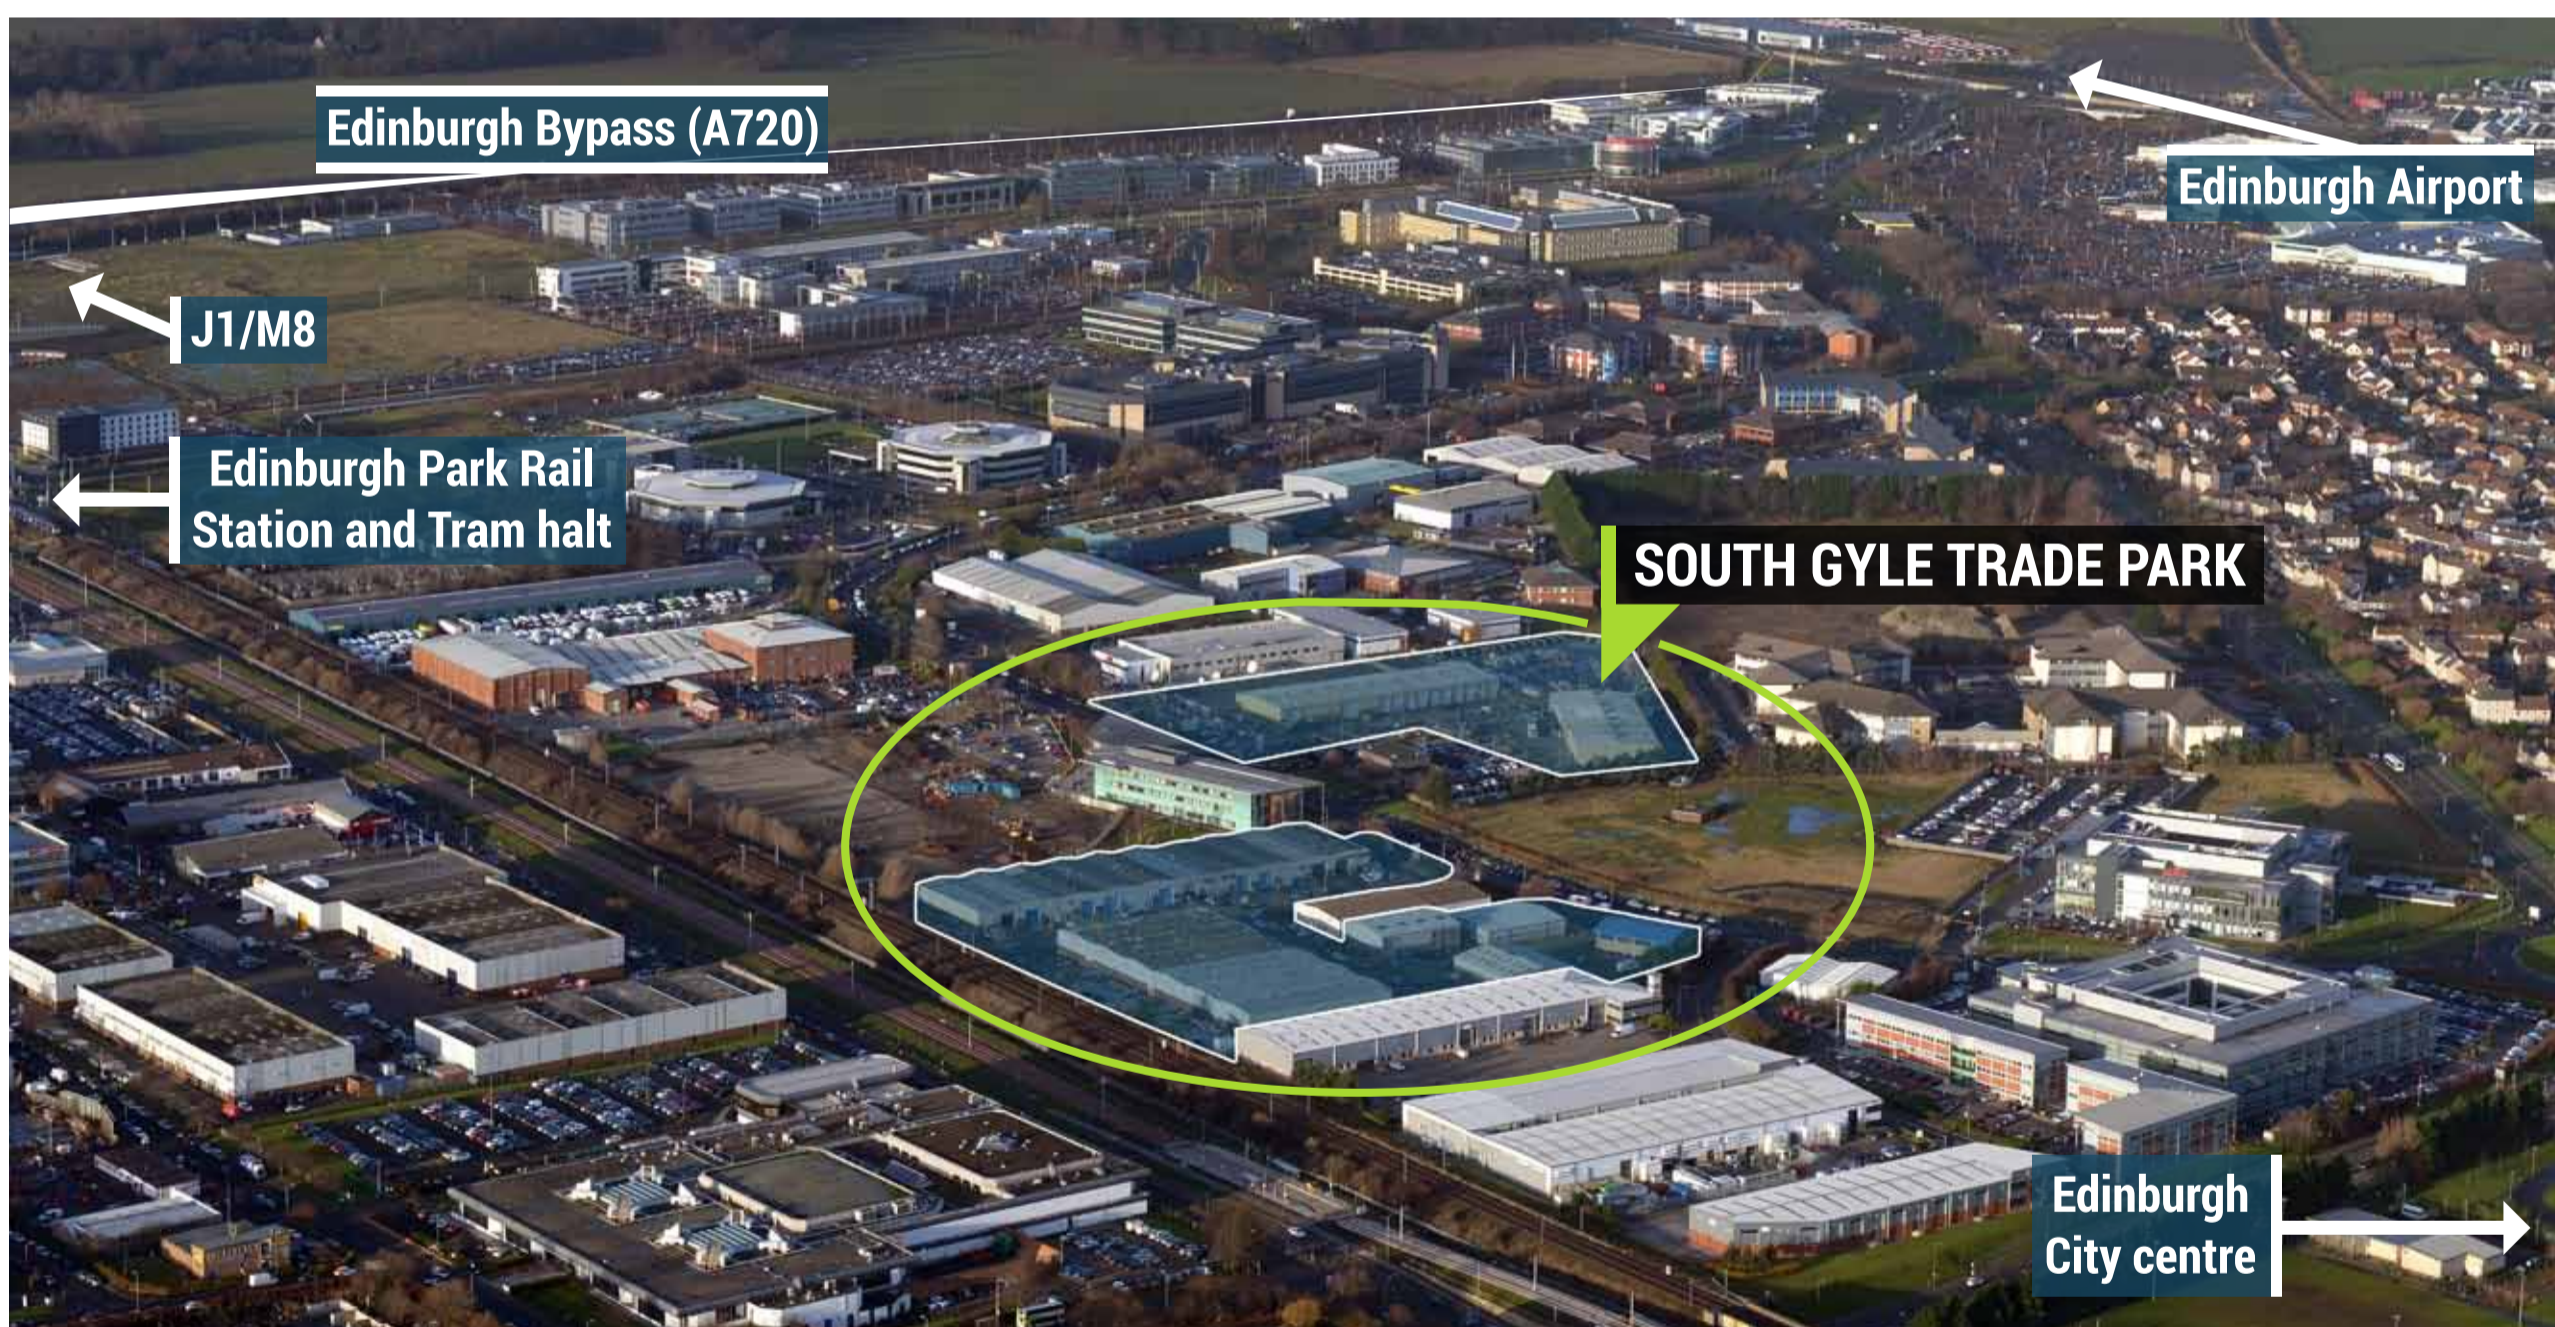

From 200sq m (2,150 sq ft) to 1,791 sq m (19,275 sq ft)

RENTS FROM £5 to £7/sq ft

AVAILABLE NOW

INDUSTRIAL

UNIT 13 6 Trade park storage & distribution

Ut inus modionector aborum aut voluptatus ut inus modionector aborum aut voluptatus