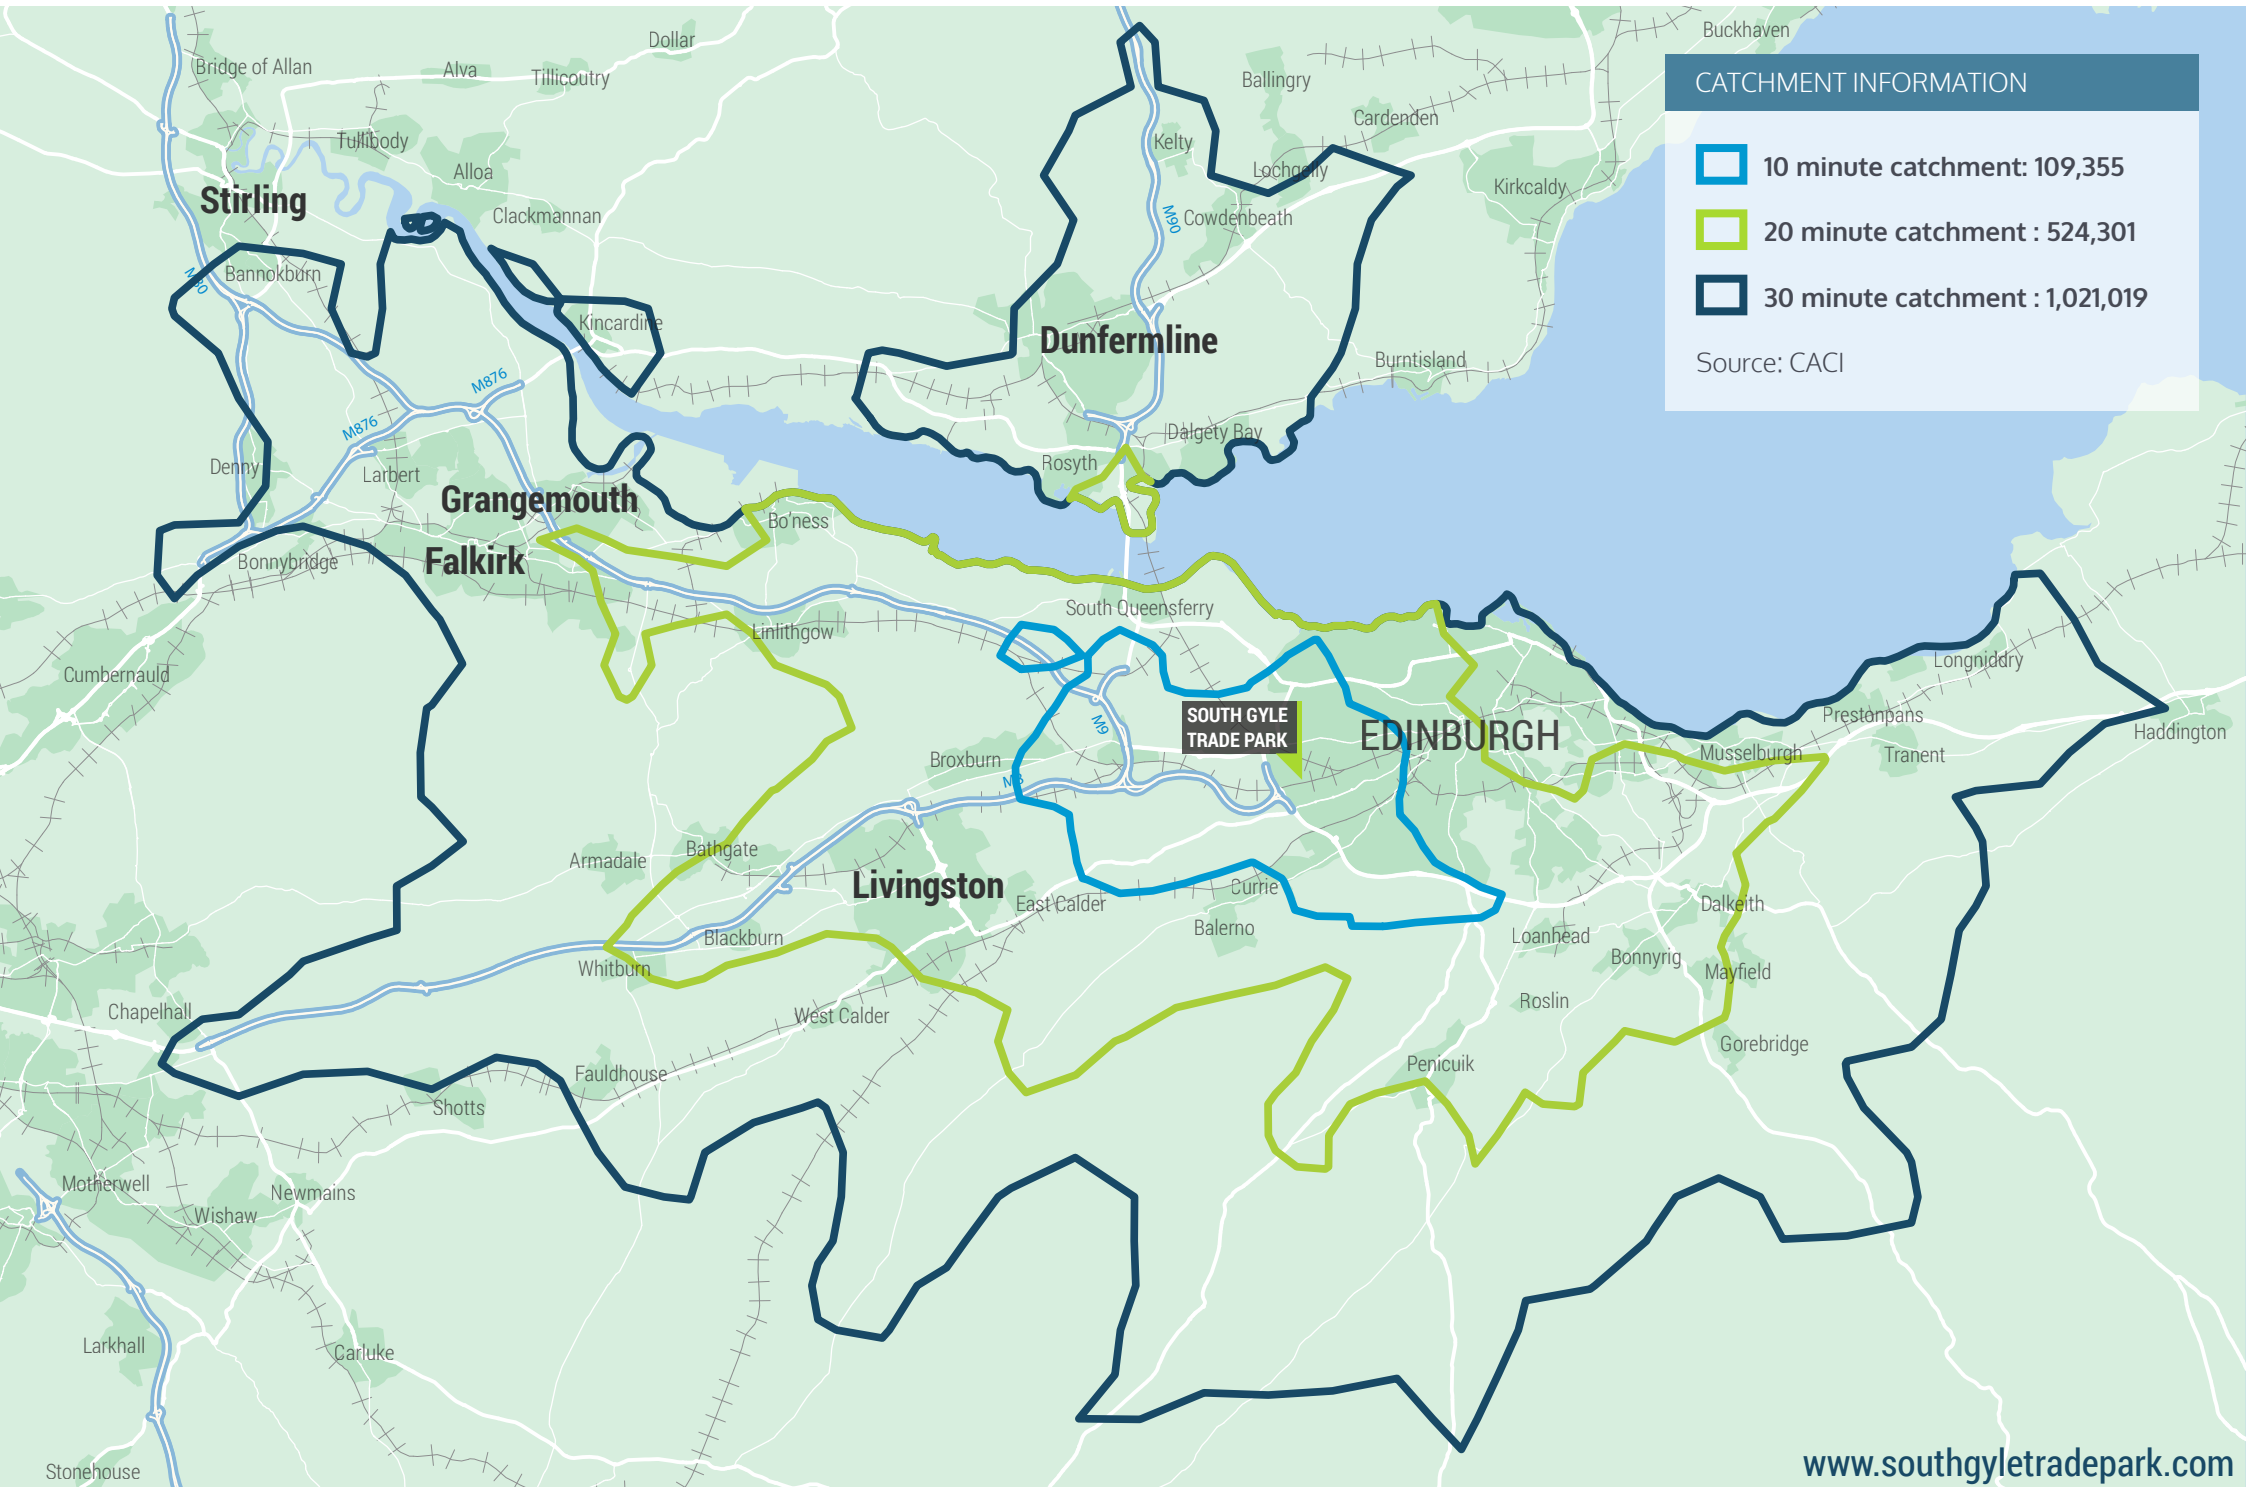

Cardross Asset Management: EH12 9EB

CATCHMENT INFORMATION

- █ 10 minute catchment: 109,355
- █ 20 minute catchment : 524,301
- █ 30 minute catchment : 1,021,019

Source: CACI